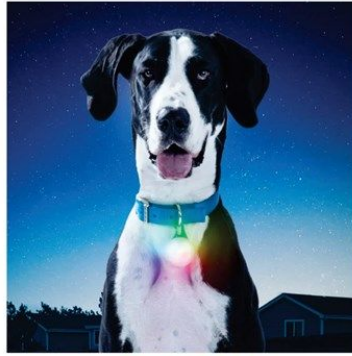

NITE DOG RECHARGEABLE LED LEASH

Cod. 20720

Cod. 20721

**NITE
IZE**

PETLIT COLLAR LIGHT

Cod. 20722 Cod. 20723 Cod. 20724

**NITE
IZE**

SPOTLIT XL RECHARGEABLE COLLAR