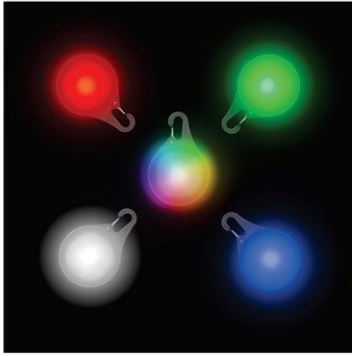

NITE HOWL LED SAFETY

Cod. 20711

Cod. 20712

Cod. 20713

**NITE
IZE**

NITE DOG RECHARGEABLE LED COLLAR

**NITE
IZE**

Cod. 20714 S / Cod. 20716 M / Cod. 20718 L Cod. 20715 S / Cod. 20717 M / Cod. 20719 L

NITE DOG RECHARGEABLE LED LEASH

Cod. 20720

Cod. 20721

**NITE
IZE**

PETLIT COLLAR LIGHT

Cod. 20722 Cod. 20723 Cod. 20724

**NITE
IZE**

SPOTLIT XL RECHARGEABLE COLLAR

Cod. 20725

SPOTLIT RECHARGEABLE COLLAR

Cod. 20726

SPOTLIT COLLAR LIGHT

Cod. 20730

Cod. 20727

Cod. 20729

Cod. 20728