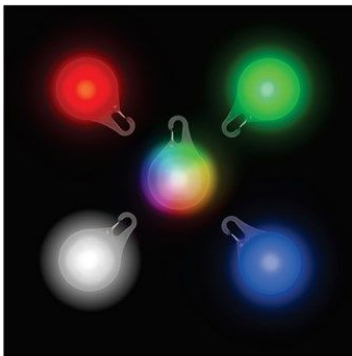

NITE HOWL LED SAFETY

Cod. 20711

Cod. 20712

Cod. 20713

**NITE
IZE**

NITE DOG RECHARGEABLE LED COLLAR

**NITE
IZE**

Cod. 20714 S / Cod. 20716 M / Cod. 20718 L Cod. 20715 S / Cod. 20717 M / Cod. 20719 L

NITE DOG RECHARGEABLE LED LEASH

Cod. 20720

Cod. 20721

**NITE
IZE**

PETLIT COLLAR LIGHT

Cod. 20722 Cod. 20723 Cod. 20724

**NITE
IZE**

SPOTLIT XL RECHARGEABLE COLLAR

Cod. 20725

SPOTLIT RECHARGEABLE COLLAR

Cod. 20726

SPOTLIT COLLAR LIGHT

Cod. 20730

Cod. 20727

Cod. 20729

Cod. 20728