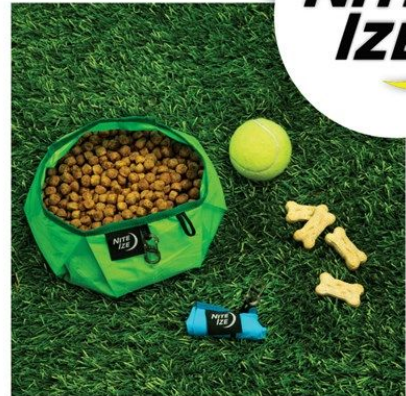

WEARABOUT PET CLIPPABLE TRACKER

Cod. 20733

Cod. 20734

RAD DOG COLLAPSIBLE BOWL

Cod. 20735

Cod. 20736

**NITE
IZE**

GLOW STREAK LED BALL