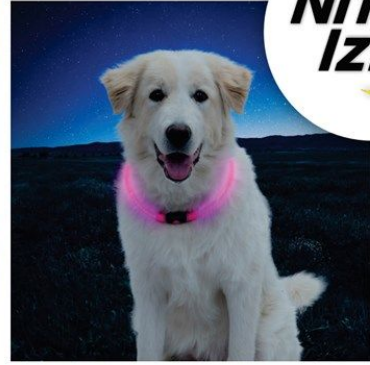

NITE HOWL LED SAFETY

Cod. 20713

**NITE
IZE**

NITE DOG RECHARGEABLE LED COLLAR

**NITE
IZE**

NITE DOG RECHARGEABLE LED LEASH

Cod. 20720

Cod. 20721

**NITE
IZE**

PETLIT COLLAR LIGHT

**NITE
IZE**